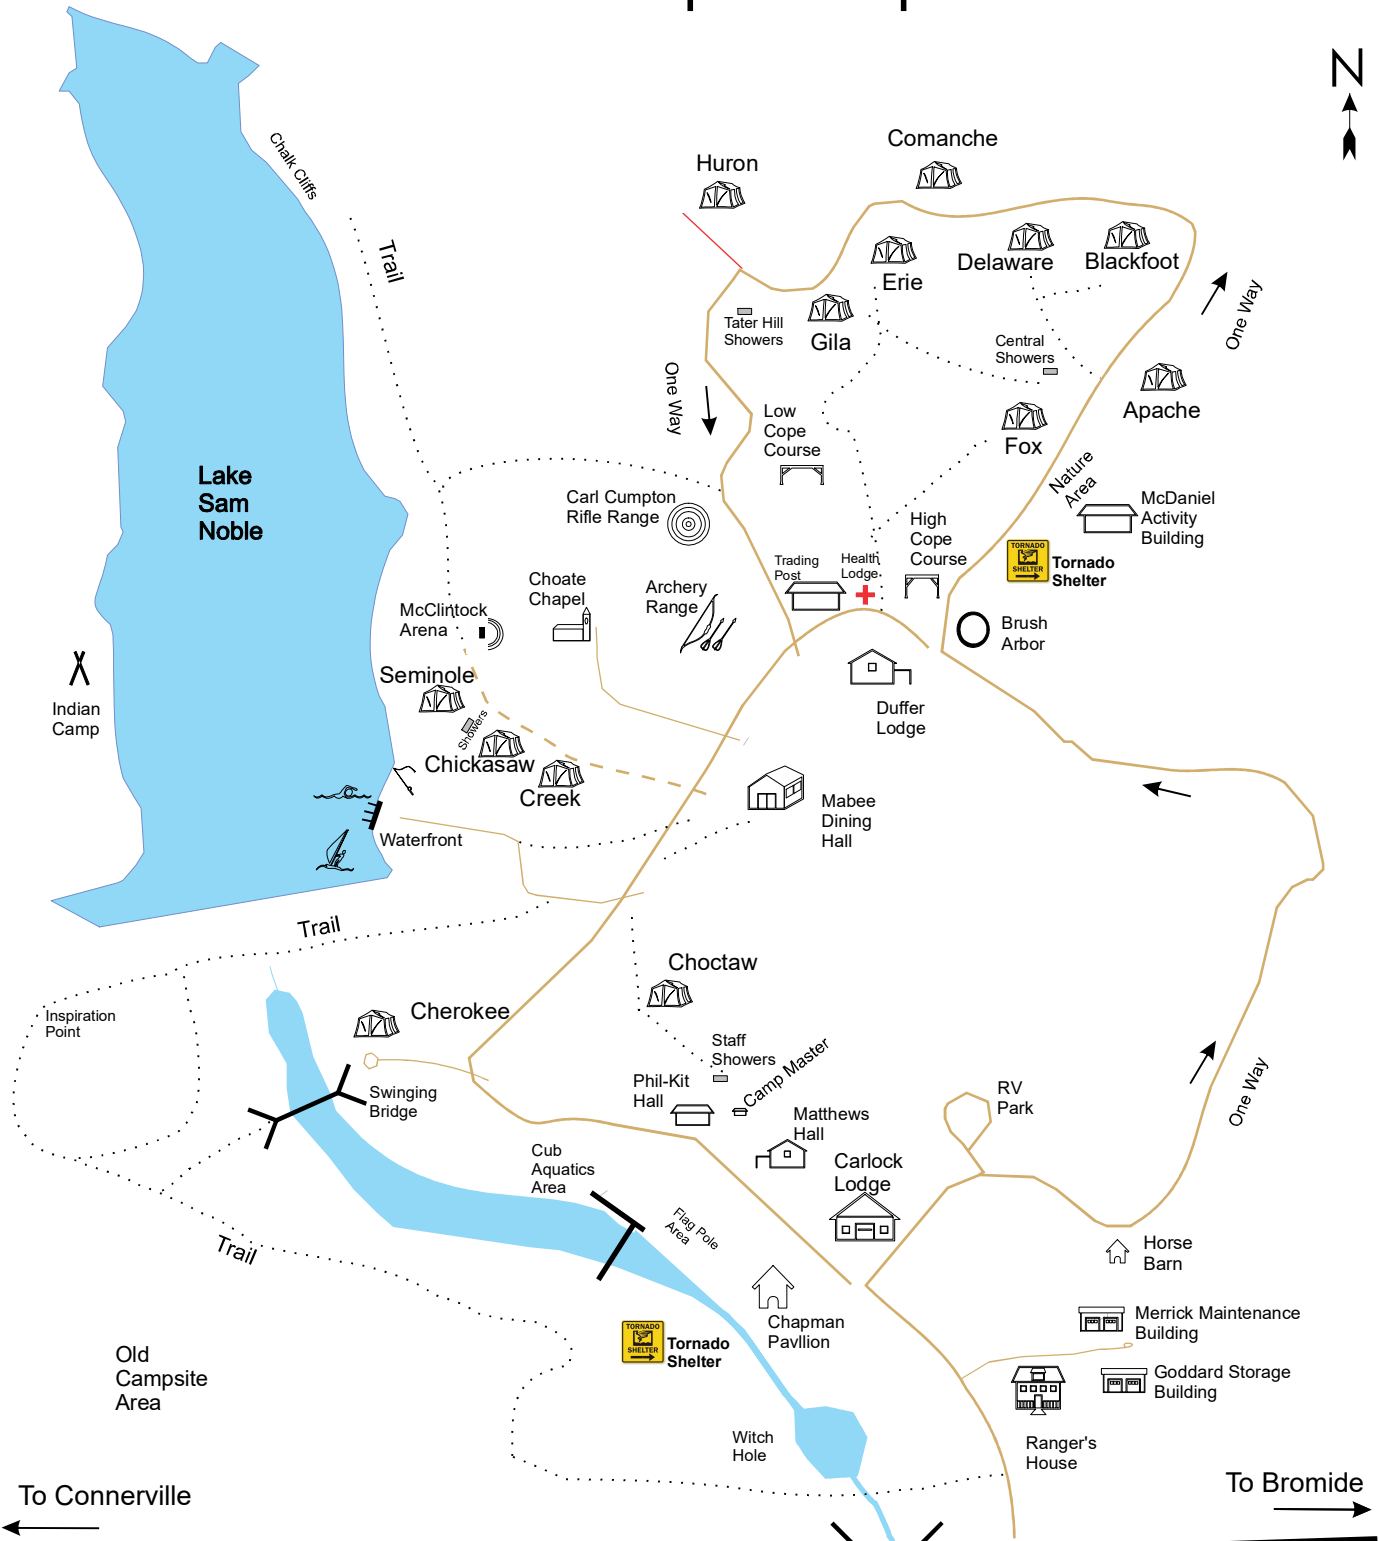

Camp Simpson

Arbuckle Area Council
 Boy Scouts of America
 P. O. Box 5309
 411 SH 142
 Ardmore, Oklahoma 73403

Phone: 580-223-0831
 FAX: 580-223-4991
 Camp: 580-638-2388
 Address: 6535 E. Coatsworth Rd,
 Bromide, OK 74530
 Web: www.arbucklebsa.org